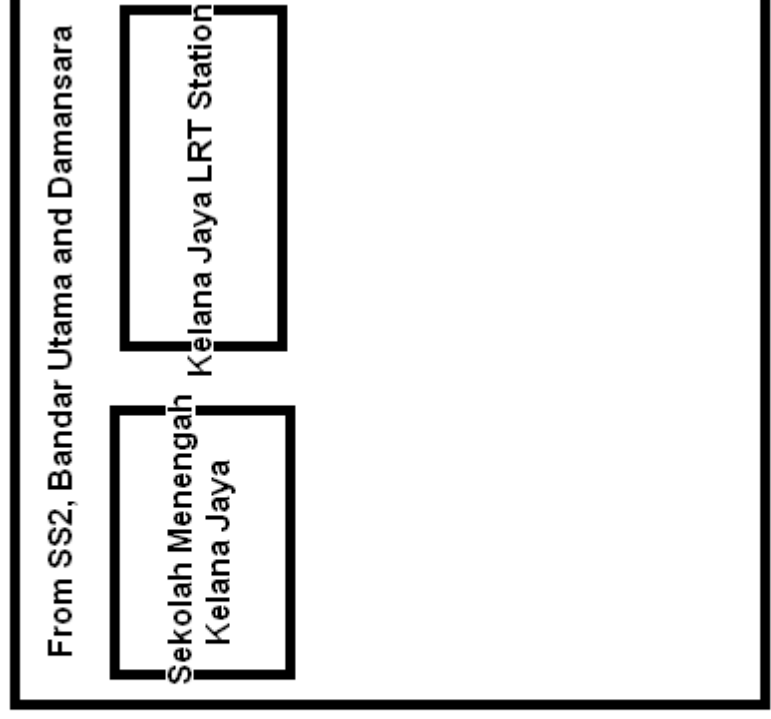

Traffic Light

Play By Ear
 40-A Jalan Ambong Satu
 Kepong Baru
 52100 KL
 Tel : 012 – 3158 517

From MotoRoLa
From Kelana Jaya
SeaFood

Lake

Shell

Lebuhraya Puchong Damansara (LDP)

Play By Ear Presentation