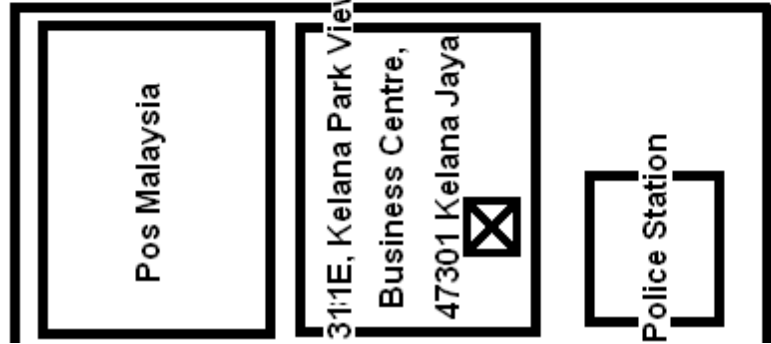

Traffic Light

Play By Ear
 40-A Jalan Ambong Satu
 Kepong Baru
 52100 KL
 Tel : 012 – 3158 517

From MotoRoLa
From Kelana Jaya
SeaFood

Lake

Shell

Lebuhraya Puchong Damansara (LDP)

Play By Ear Presentation