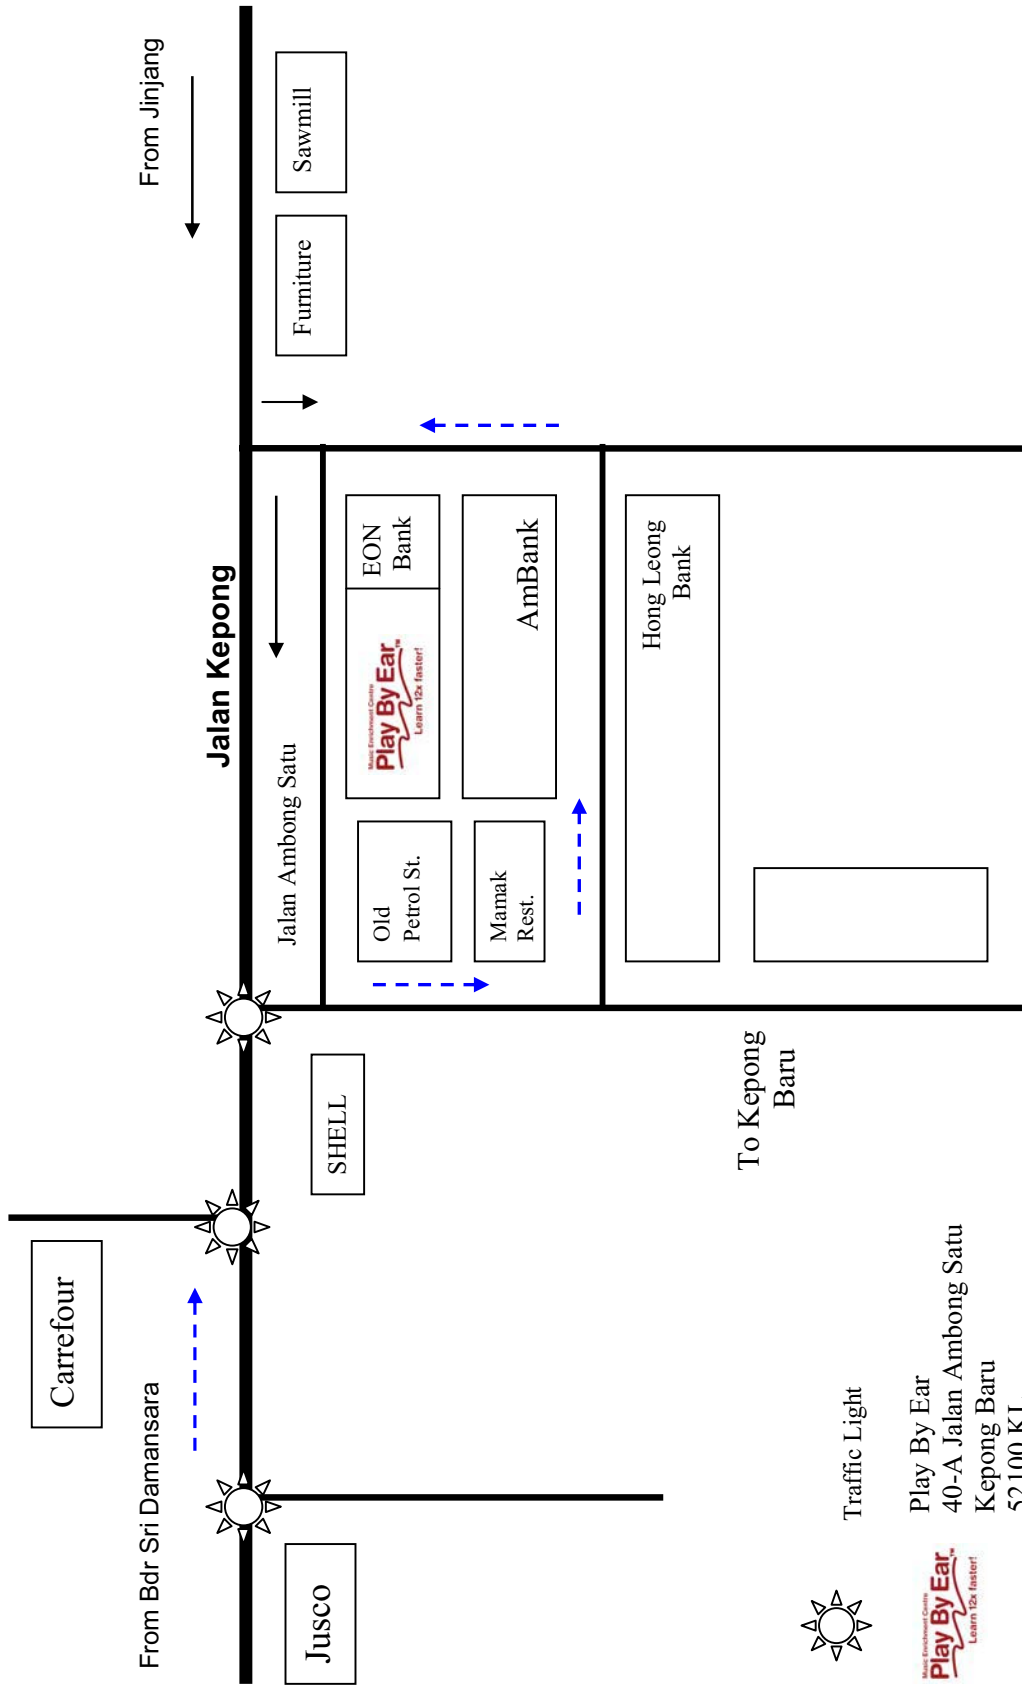

Shell

Shell

Traffic Light

Play By Ear
 40-A Jalan Ambong Satu
 Kepong Baru
 52100 KL
 Tel : 012 – 3158 517

From MotoRoLa
From Kelana Jaya
SeaFood

Lake

Shell

Lebuhraya Puchong Damansara (LDP)