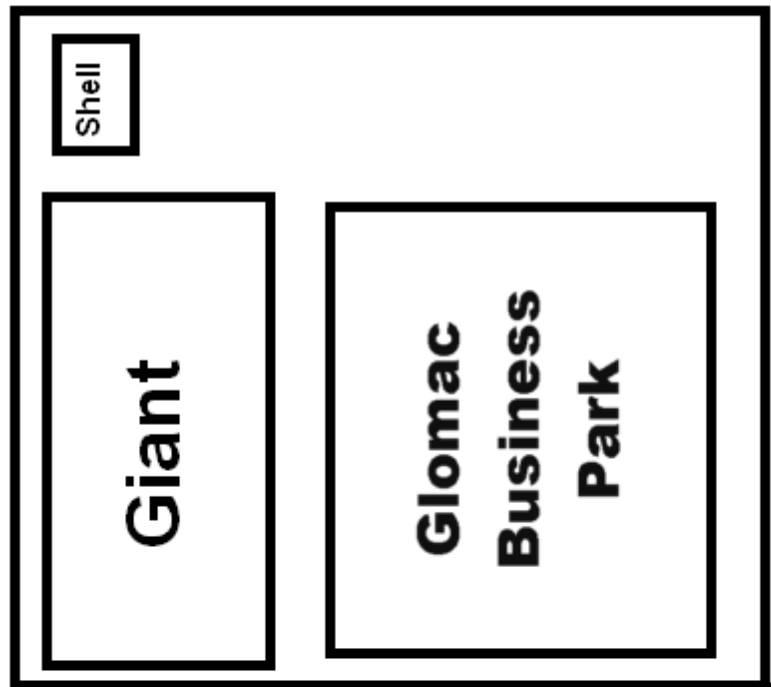

Traffic Light

Play By Ear
 40-A Jalan Ambong Satu
 Kepong Baru
 52100 KL
 Tel : 012 – 3158 517

From MotoRoLa
From Kelana Jaya
SeaFood

Lake

Shell

Lebuhraya Puchong Damansara (LDP)

Play By Ear Presentation